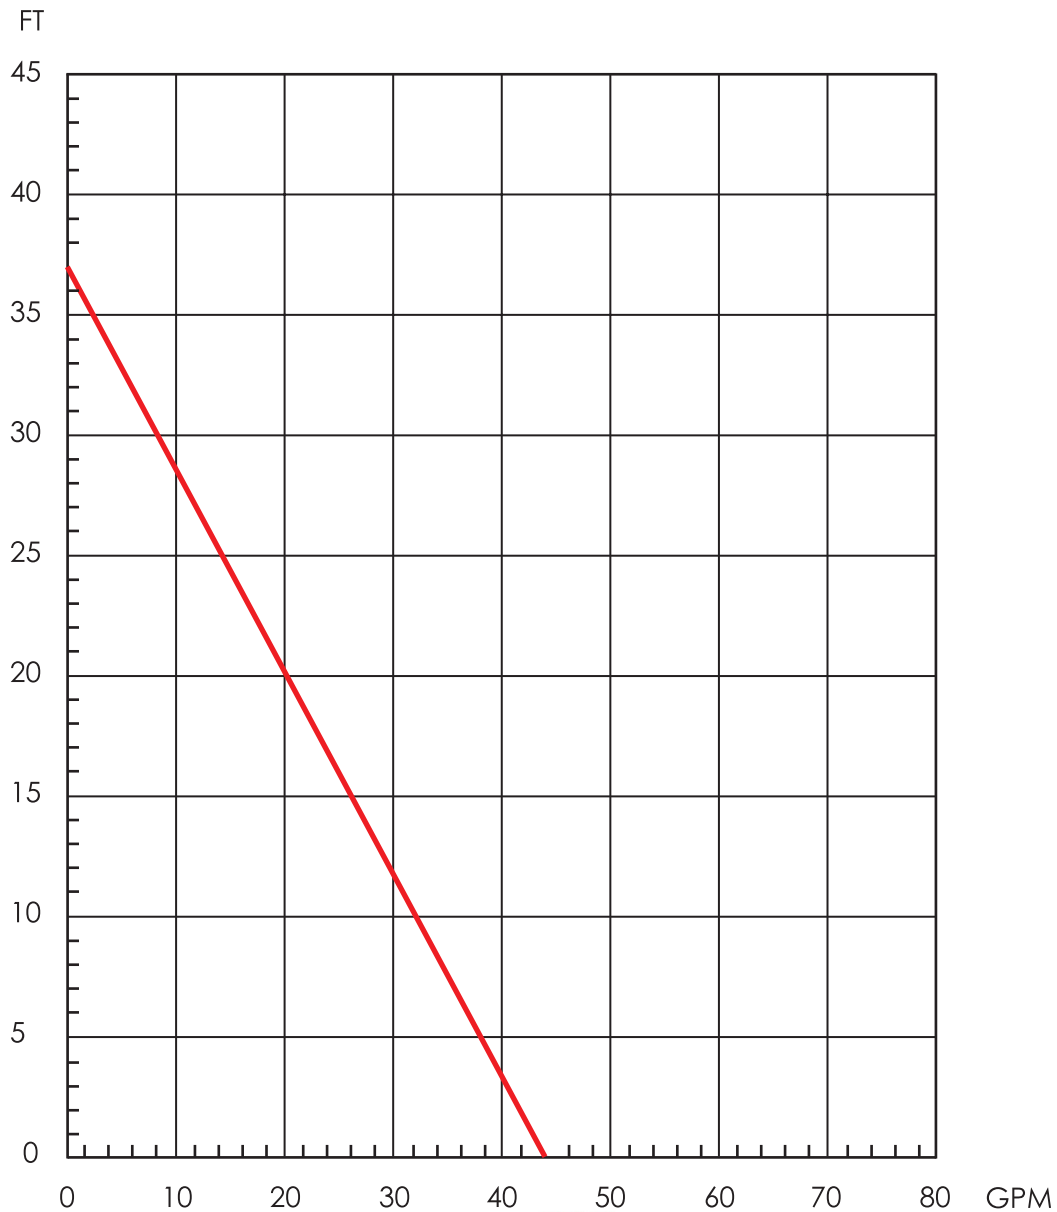

PUMP CURVES

MAGNETIC DRIVE 75LDP

75LDP